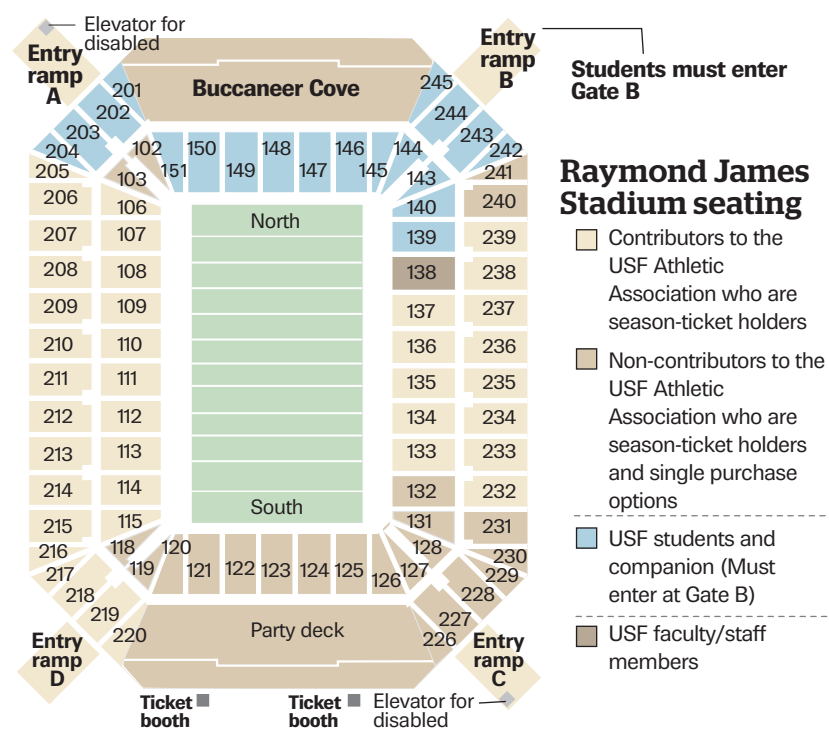

Parking at Raymond James Stadium

Bulls game day parking

- Lots 1, 2, 3, 4, 8, 9 and 10 are \$10 and open at 8 a.m.
- Lots 11, 12, 13, 14 and HCC are \$10 and open at 8 a.m.
- Lots 8 and 14 are \$35 for buses, campers and RVs
- All other lots are reserved

Students must enter Gate B

Raymond James Stadium seating

- Contributors to the USF Athletic Association who are season-ticket holders
- Non-contributors to the USF Athletic Association who are season-ticket holders and single purchase options
- USF students and companion (Must enter at Gate B)
- USF faculty/staff members