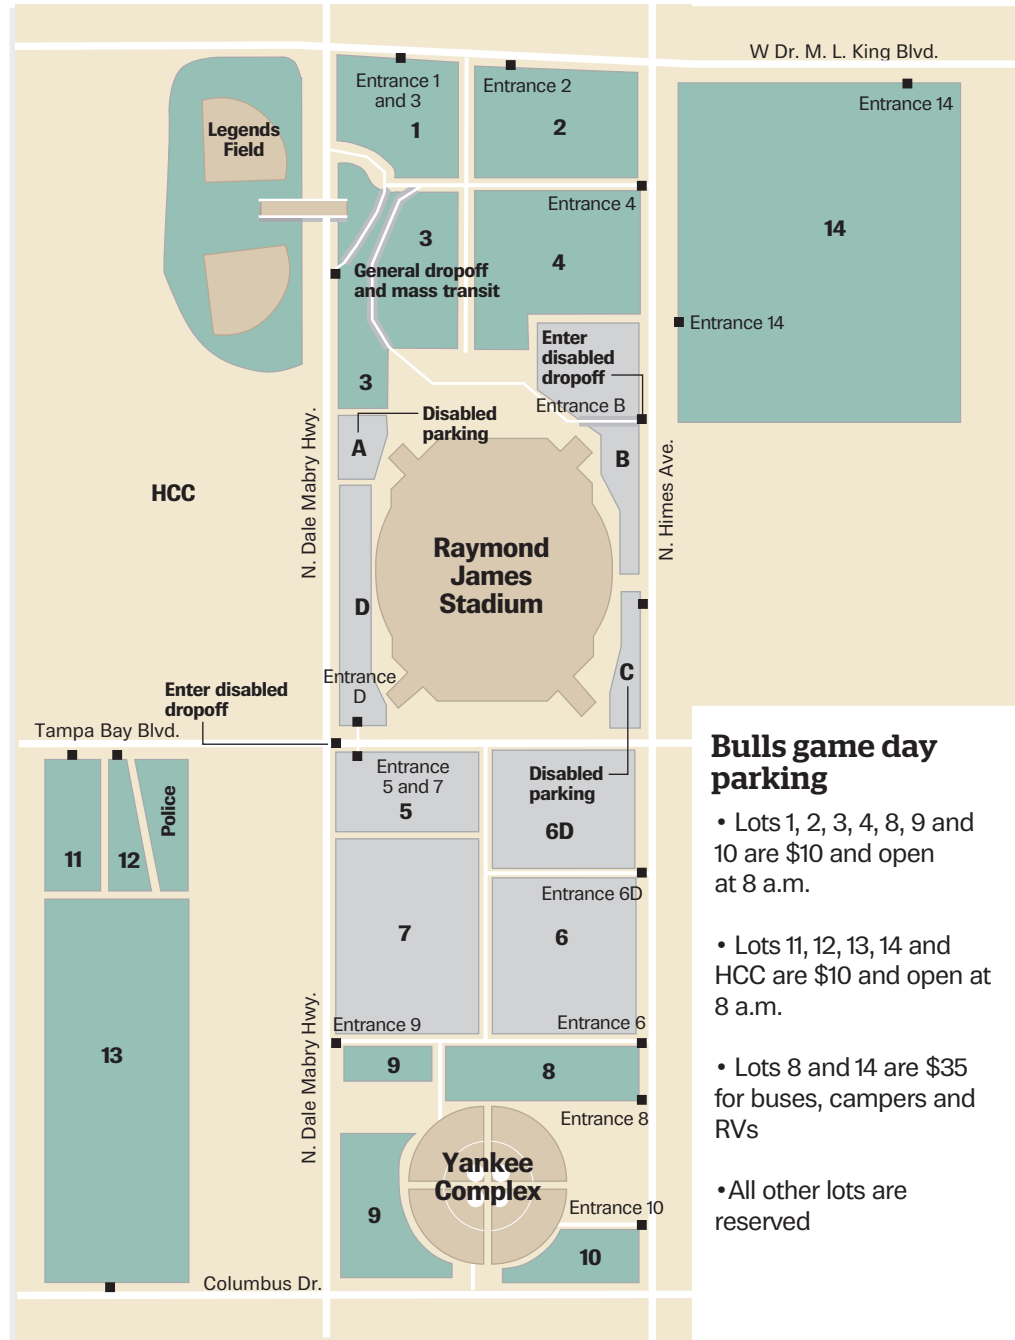

Parking at Raymond James Stadium

Bulls game day parking

- Lots 1, 2, 3, 4, 8, 9 and 10 are \$10 and open at 8 a.m.
- Lots 11, 12, 13, 14 and HCC are \$10 and open at 8 a.m.
- Lots 8 and 14 are \$35 for buses, campers and RVs
- All other lots are reserved

Students must enter Gate B

Raymond James Stadium seating

- Contributors to the USF Athletic Association who are season-ticket holders
- Non-contributors to the USF Athletic Association who are season-ticket holders and single purchase options
- USF students and companion (Must enter at Gate B)
- USF faculty/staff members