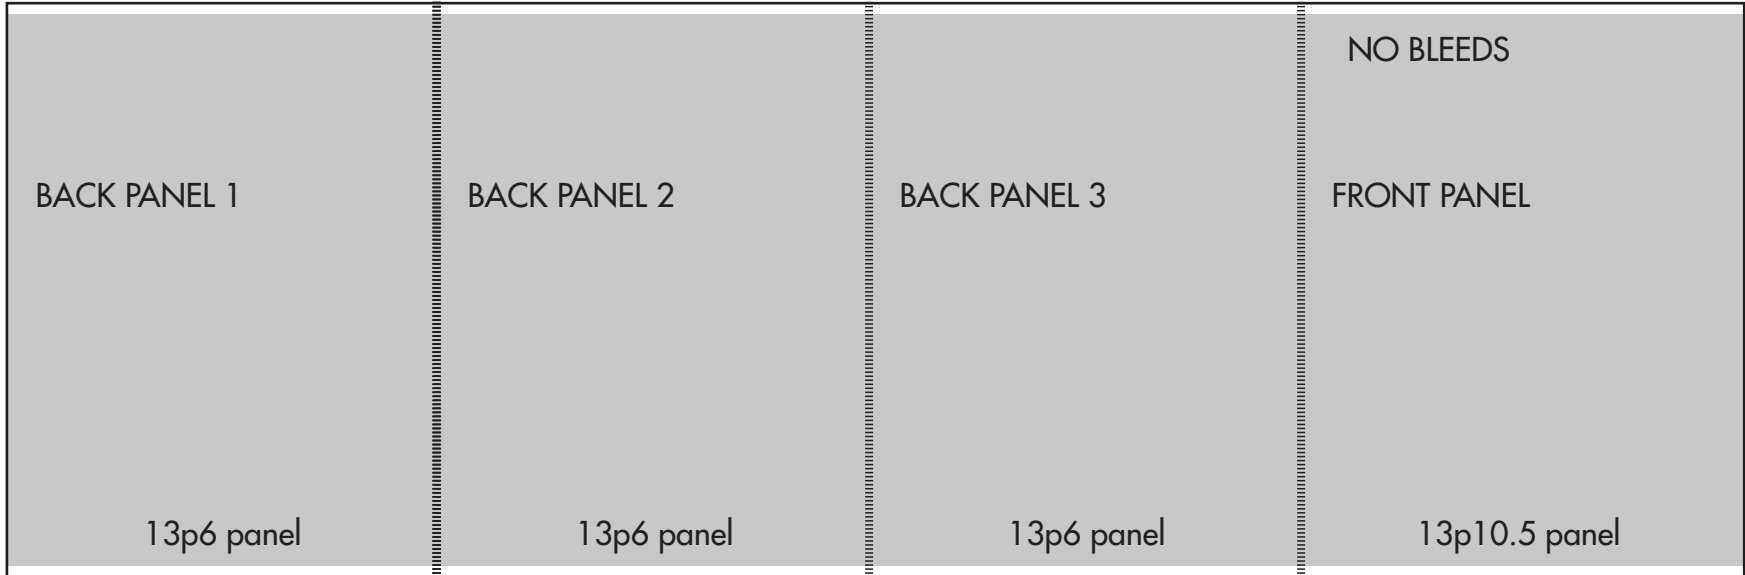

8 PANEL AD THAT STICKS

HASH MARKS REPRESENT FOLDLINE, WHITE SPACE IS 1/16" MARGIN

OUTSIDE PANELS

INSIDE PANELS