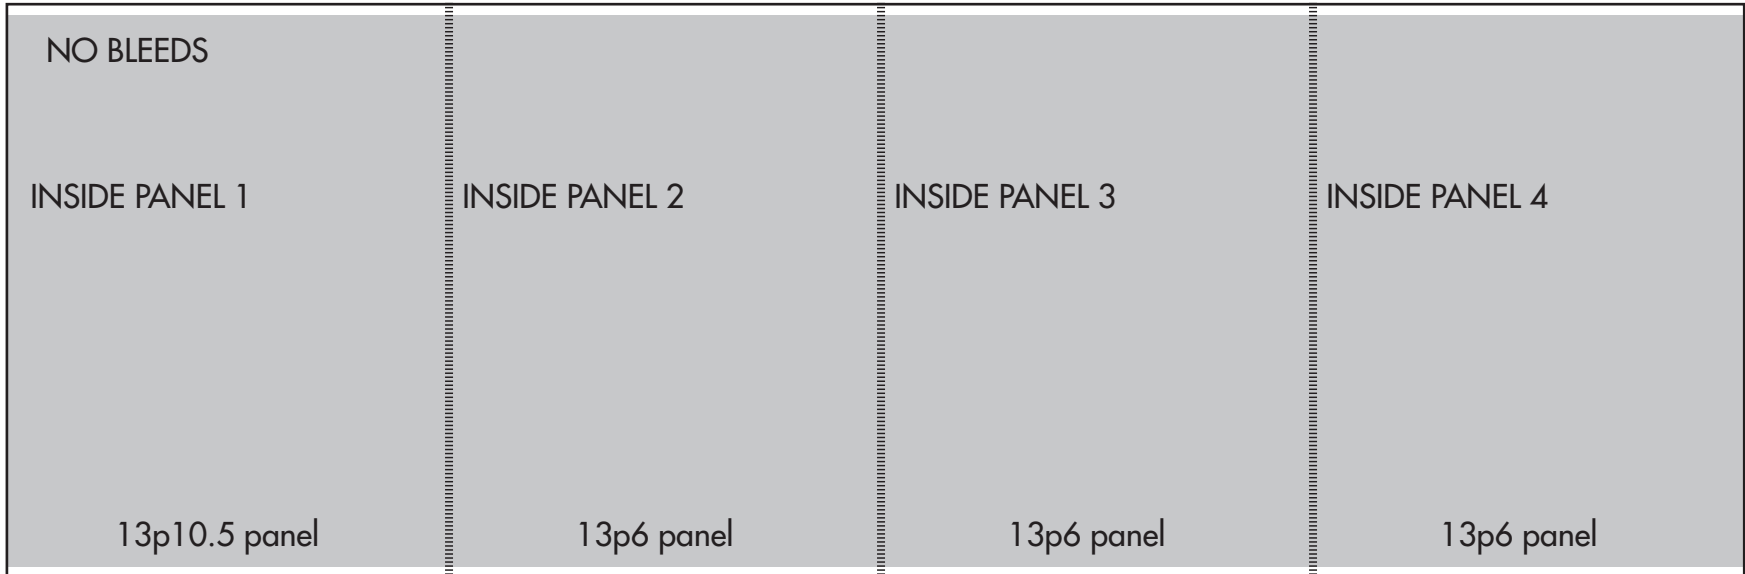

8 PANEL AD THAT STICKS

HASH MARKS REPRESENT FOLDLINE, WHITE SPACE IS 1/16" MARGIN

OUTSIDE PANELS

INSIDE PANELS